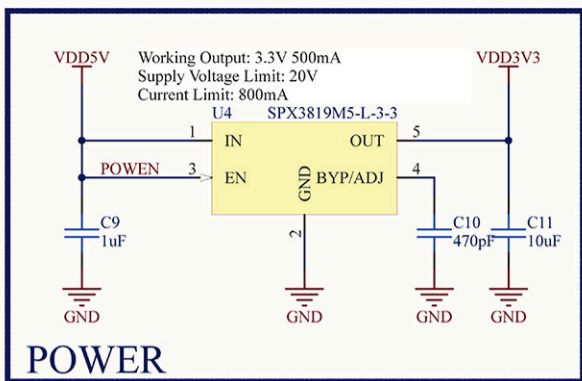

NODE MCU ESP12

| VER | DATE |
|-----------------|------------|
| 0.9 | 20/11/2014 |
| ORGANIZATION | |
| NODE MCU TEAM | |
| WEBSITE | |
| WWW.NODEMCU.COM | |