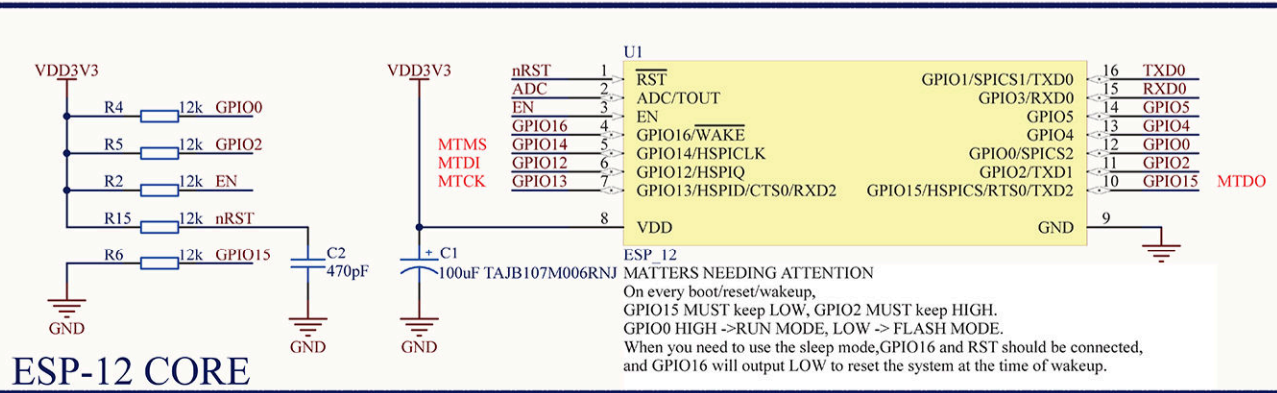

NODE MCU ESP12

| VER | DATE |
|-----------------|------------|
| 0.9 | 20/11/2014 |
| ORGANIZATION | |
| NODE MCU TEAM | |
| WEBSITE | |
| WWW.NODEMCU.COM | |