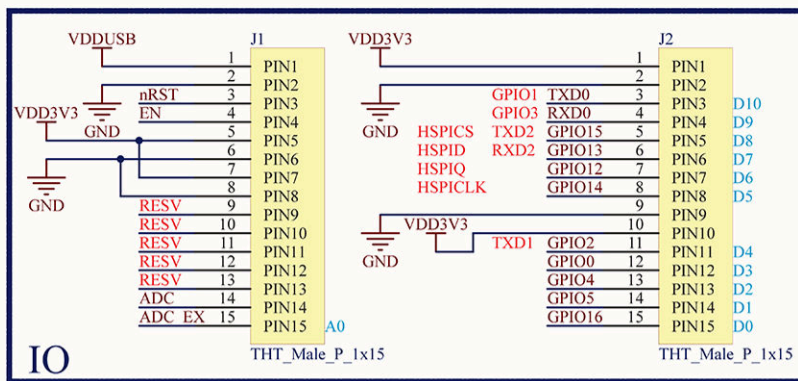

NODE MCU ESP12

| VER | DATE |
|-----------------|------------|
| 0.9 | 20/11/2014 |
| ORGANIZATION | |
| NODE MCU TEAM | |
| WEBSITE | |
| WWW.NODEMCU.COM | |