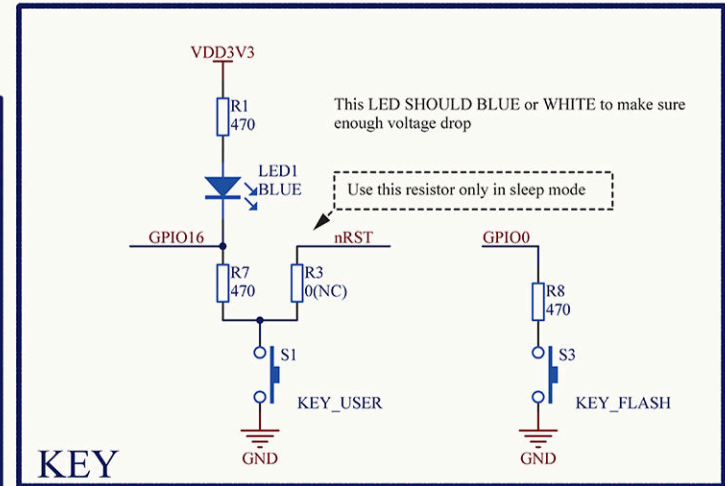

NODE MCU ESP12

| VER | DATE |
|-----------------|------------|
| 0.9 | 20/11/2014 |
| ORGANIZATION | |
| NODE MCU TEAM | |
| WEBSITE | |
| WWW.NODEMCU.COM | |