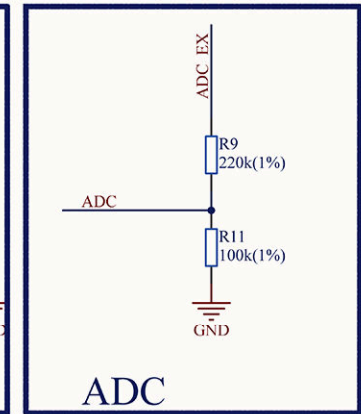

NODE MCU ESP12

| VER | DATE |
|-----------------|------------|
| 0.9 | 20/11/2014 |
| ORGANIZATION | |
| NODE MCU TEAM | |
| WEBSITE | |
| WWW.NODEMCU.COM | |