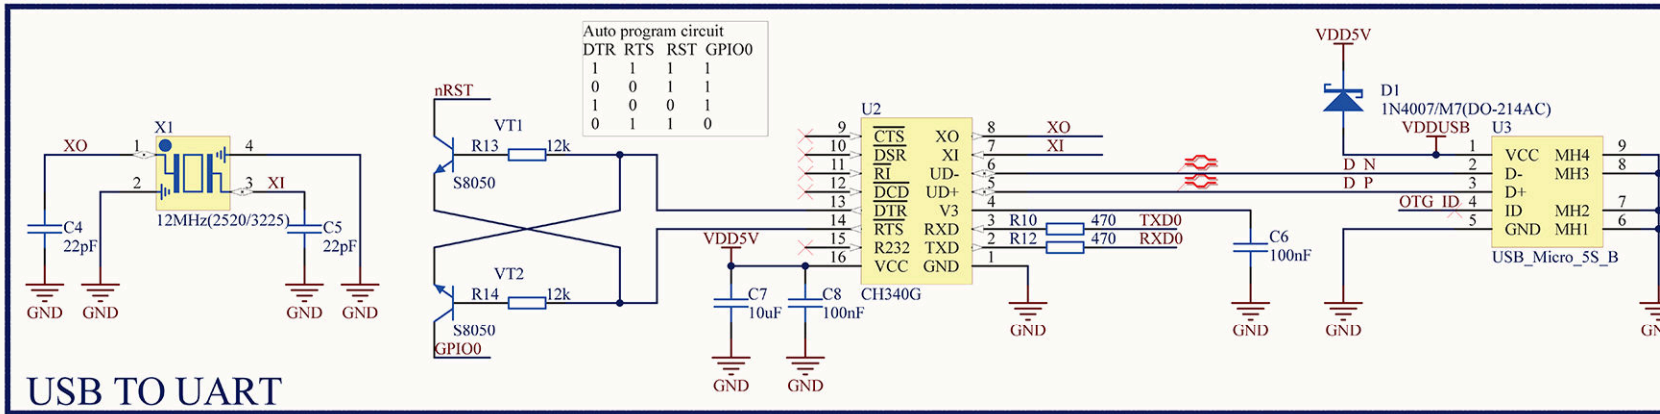

NODE MCU ESP12

| VER | DATE |
|-----------------|------------|
| 0.9 | 20/11/2014 |
| ORGANIZATION | |
| NODE MCU TEAM | |
| WEBSITE | |
| WWW.NODEMCU.COM | |